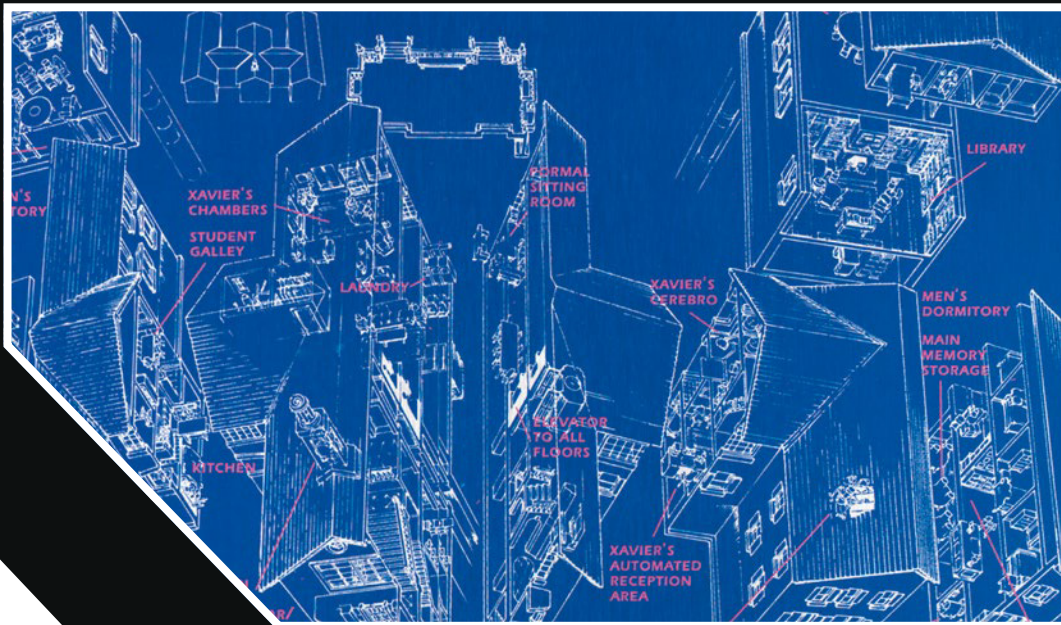

What is this place?

To the public, Xavier's Institute for Gifted Youngsters in Westchester, New York, is just that – a school for bright young people. Behind closed doors, Charles Xavier and his team of X-Men train new generations of young mutants to harness their powers for the good of all humankind, especially to fight those who seek to abuse said powers. We set out to create a detailed LEGO® interpretation of this enigmatic learning institute, and with its hidden passageways, 'flying' superheroes, magnificent antagonists and state-of-the-art technology, you can join us and embrace your own creative superpowers. Welcome to Mutant High.

Jesper C. Nielsen,
LEGO® Marvel Creative Lead

C'est quoi, cette baraque ?

Pour la majorité de la population, l'Institut Xavier pour jeunes surdoués de Westchester, dans l'État de New York, n'est rien d'autre qu'une école pour jeunes gens brillants. Derrière les portes closes, Charles Xavier et son équipe de X-Men forment de nouvelles générations de jeunes mutants à exploiter leurs pouvoirs pour le bien de toute l'humanité, notamment pour lutter contre ceux qui cherchent à abuser de ces pouvoirs. Nous avons entrepris de créer une interprétation LEGO® détaillée de cet institut d'apprentissage énigmatique, avec ses passages cachés, ses superhéros « volants », ses antagonistes grandioses et sa technologie de pointe. Rejoignez-nous pour développer vos superpouvoirs créatifs. Bienvenue à l'école des mutants.

Jesper C. Nielsen,
responsable de la création LEGO® Marvel